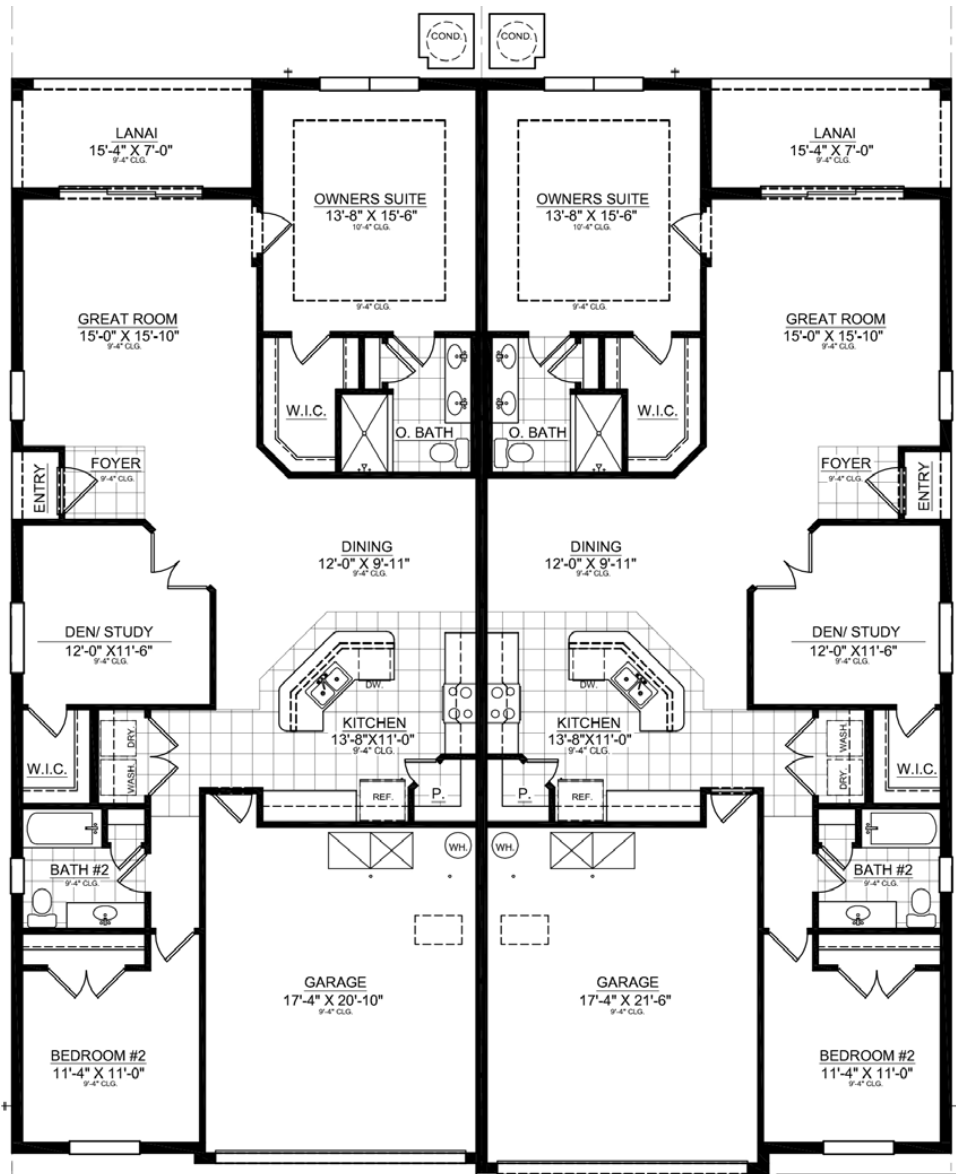

The Siesta

from \$224,990

1,565 Sq. Ft. | 2 Bedrooms | 2 Baths | 2 Car Garage | 1 Story

Scheme A

Scheme B

Scheme C

D·R·HORTON

WATERGRASS

CBC039052. Pictures, photographs, colors, features, and sizes are for illustration purposes only and will vary from the homes as built. Square footage dimensions are approximate. See Sales Agent for complete details.

The Siesta

from \$224,990

1,565 Sq. Ft. | 2 Bedrooms | 2 Baths | 2 Car Garage | 1 Story

D·R·HORTON

WATERGRASS

CBC039052. Pictures, photographs, colors, features, and sizes are for illustration purposes only and will vary from the homes as built. Square footage dimensions are approximate. See Sales Agent for complete details.