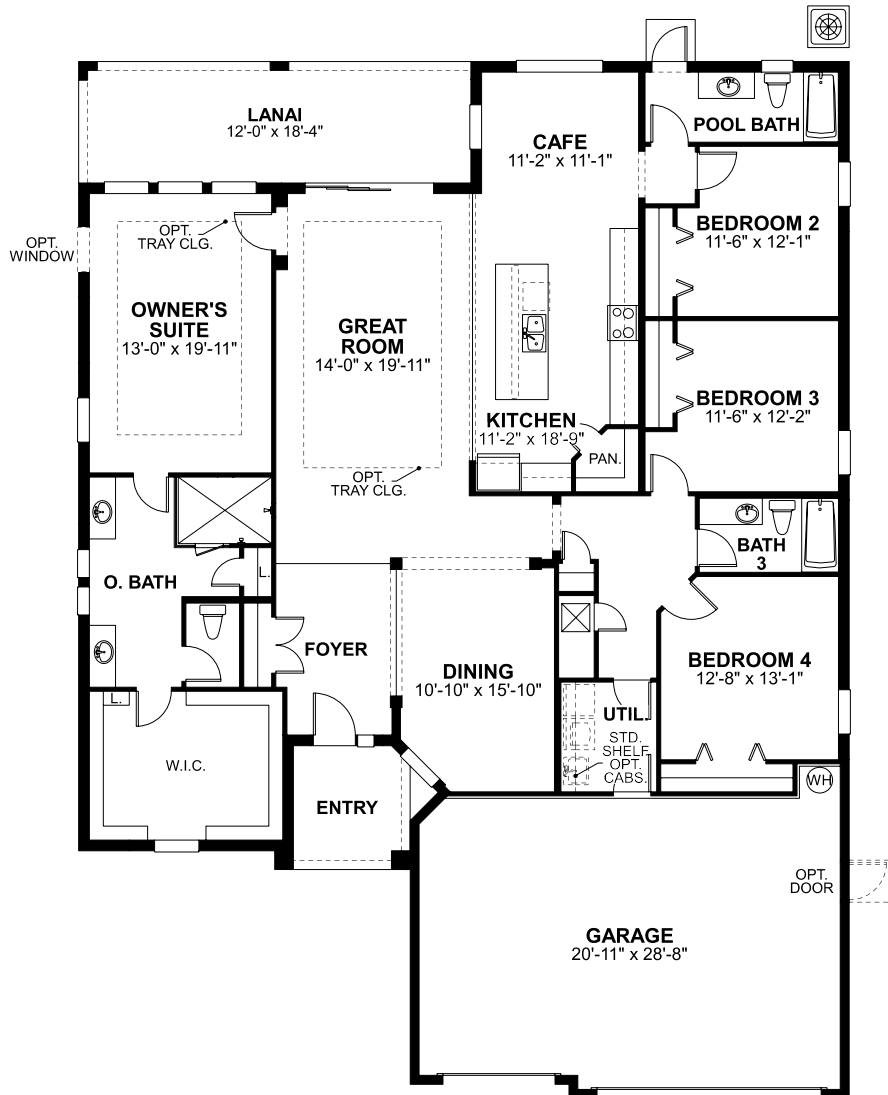

# Savannah II

4 Beds | 3 Baths | 2,660 sq. ft.

First Floor

Because we are constantly improving our product, we reserve the right to revise, change, and/or substitute product features, dimensions, specifications, architectural details and designs without notice. This brochure is for illustration purposes only and is not part of a legal contract. Prices are subject to change without notice. Room dimensions are approximate and calculated from inside of partition.

# Savannah II

4 Beds | 3 Baths | 2,660 sq. ft.

Available options for this floorplan:

Gourmet Kitchen

Shower at Bath 3

Shower at Pool Bath

Because we are constantly improving our product, we reserve the right to revise, change, and/or substitute product features, dimensions, specifications, architectural details and designs without notice. This brochure is for illustration purposes only and is not part of a legal contract. Prices are subject to change without notice. Room dimensions are approximate and calculated from inside of partition.